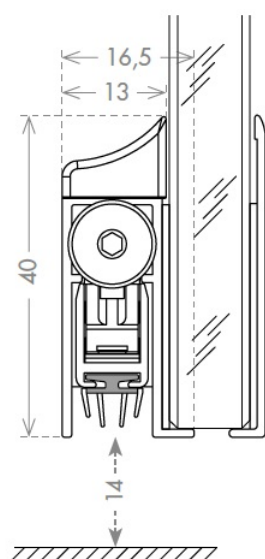

PRODUCT SHEET

Description:

Drop Down Alu Profile, "B" ,F/Glass Doors, 830mm, W/Adhesive Tape, 40mm Profile Height, 14mm Drop Function, Can be shorten, 150mm on the opposite Side to the Plunger, Tested to 200.000, closing Cycles, SS-look, Balloon Silicon Seal (B)

Item number:

15.22.648-0

Units	Box	Carton	HS Code	Barcode
Set		25	8302415000	 5704866478304